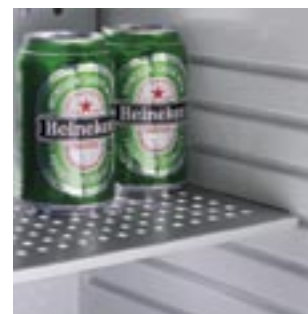

colour: anthracite

100% nehučný
100% noiseless

STANDARD DRINK PLUS

◀ Úchytka
Handle

Hliníkové poličky ▶
Aluminium shelves

DRINK 30 PLUS

ABSORPČNÍ MINIBARY DRINK PLUS

ABSORPTION MINIBARS DRINK PLUS